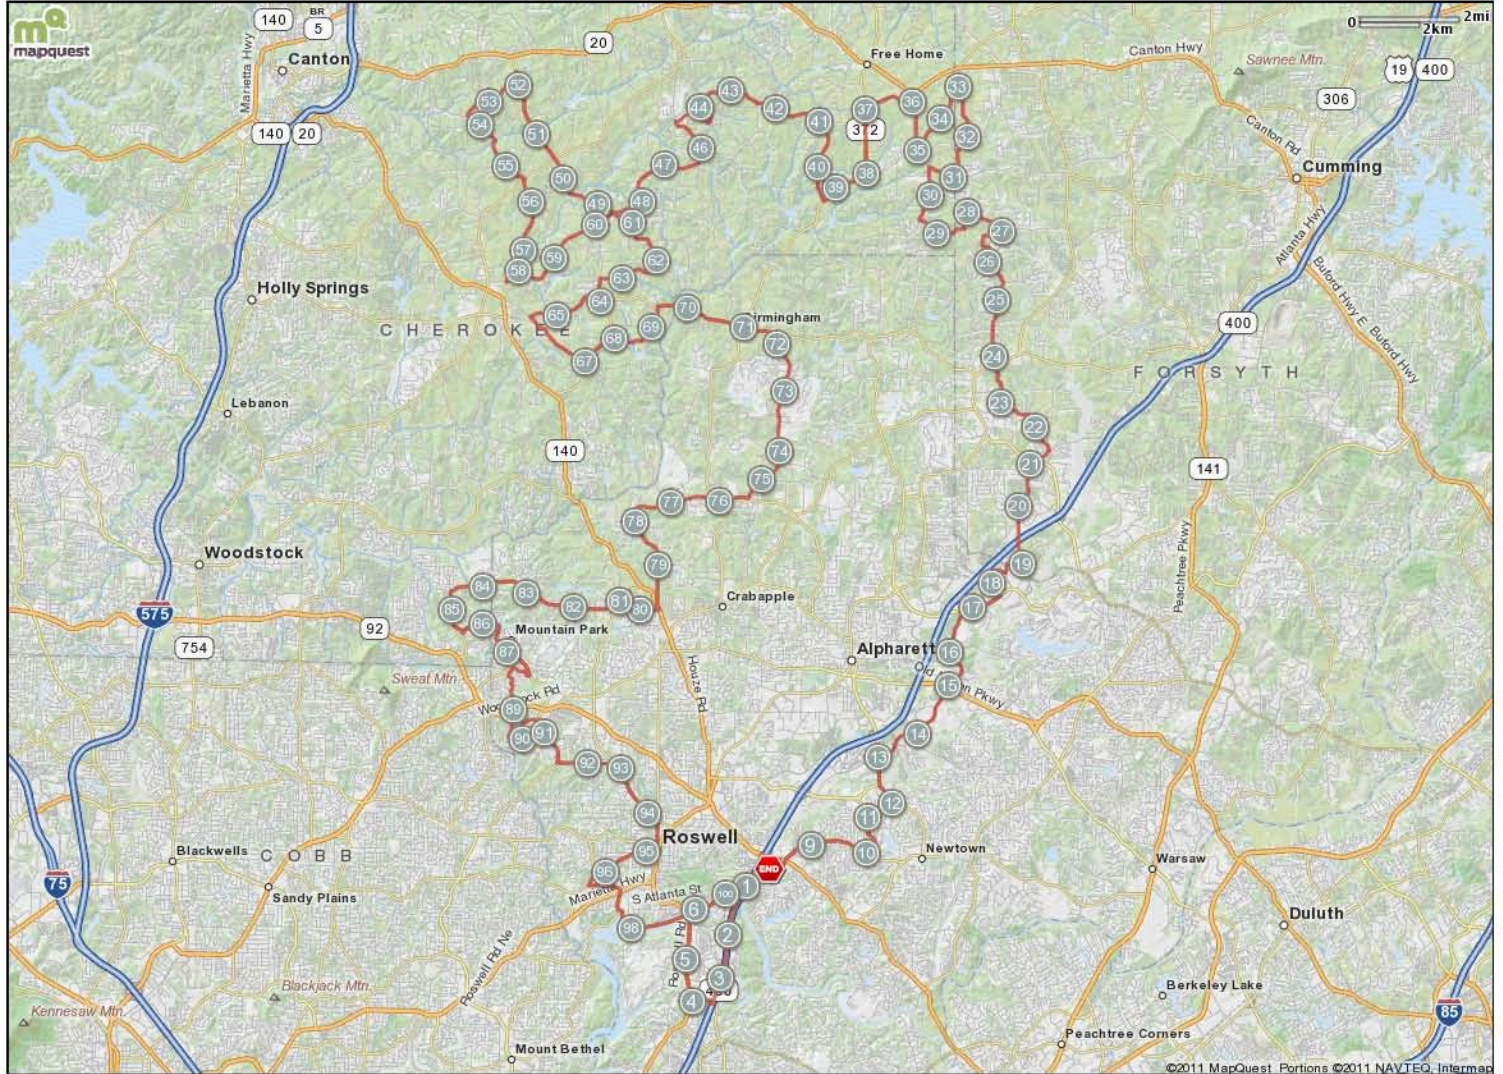

Hospitality HWY 2011 Century - GA400

Starts In Roswell, Georgia

100.93 miles

Description
GA 400 - 101 mile route Fnal 2011