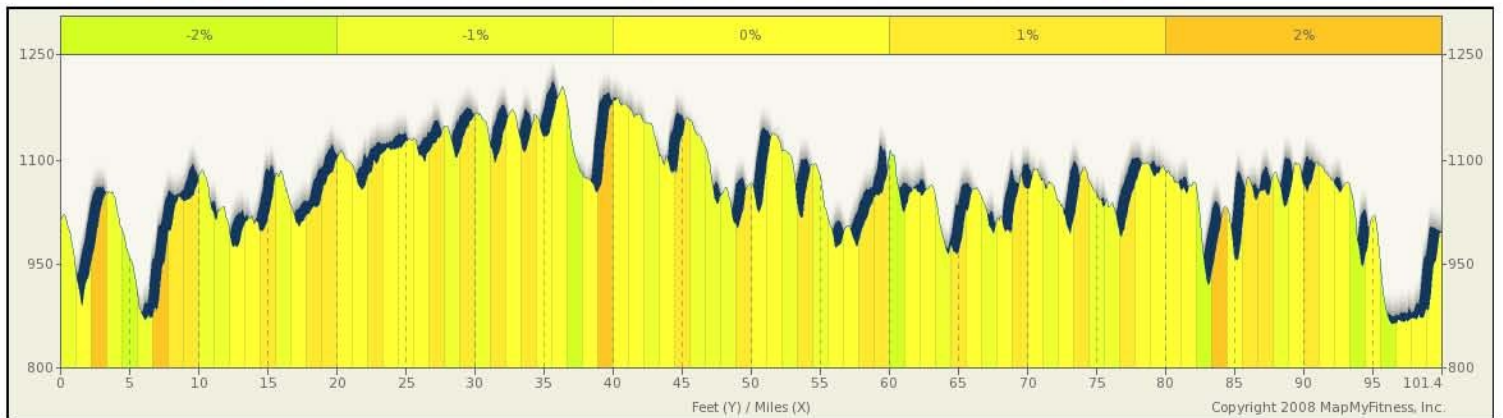

Hospitality HWY 2011 Century - GA400

Starts In Roswell, Georgia

100.93 miles

Description
GA 400 - 101 mile route Fnal 2011